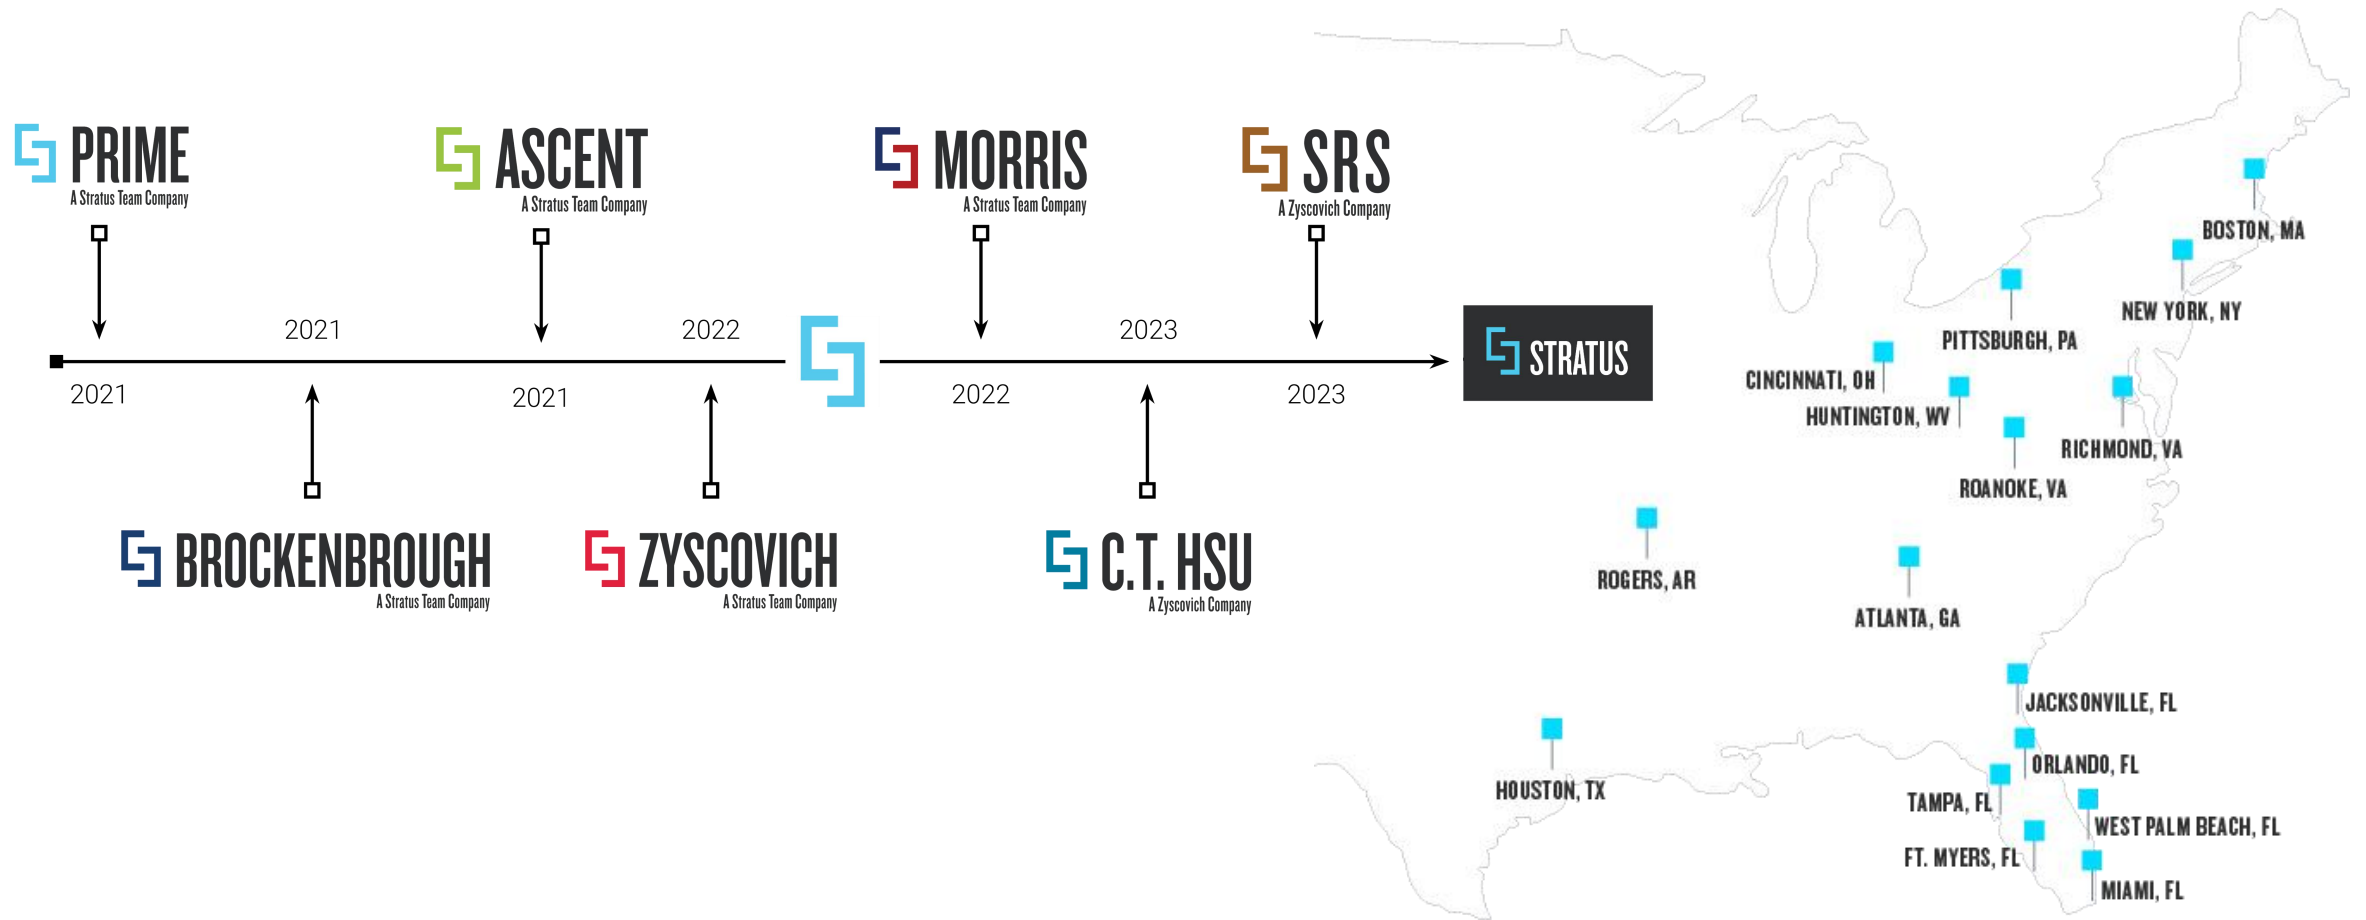

Stratus At A Glance